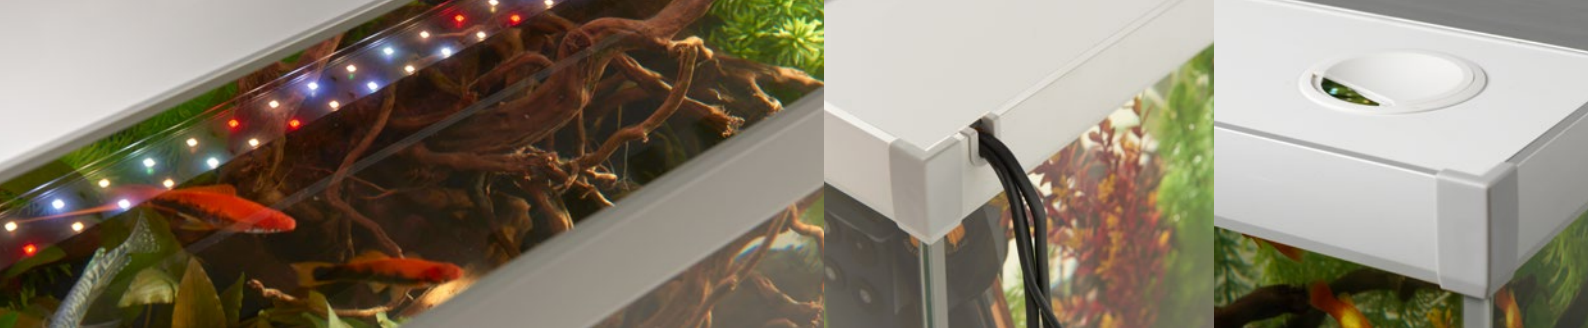

FAMILY Plug & Play

60 cm
60x30x30cm

The ultimate set for the family

-  54 liter extra reliable glass aquarium
-  Aluminium frames
-  12W LED-lighting
-  Heater
-  Filter/pump
-  Water conditioner
-  Thermometer
-  Fish food, net and background

Everything included

FAMILY Plug & Play

- Double silicone layer ensures particularly strong and secure joints in the aquarium.
- Reinforcement at the top of the aquarium strengthens the glass, prevents deflection and provides an extremely secure, strong and long-lasting aquarium.
- Durable aluminium profiles in attractive timeless design.
- The canopy is white underneath, which ensures extra light in the aquarium (as opposed to a black underside, which absorbs all light).
- Robust aluminium profile in canopy with built-in LEDs.
- Maximum cooling of LEDs due to robust aluminium profile provides optimum conditions for the diodes and ensures long lifetime.
- Hermetically sealed 12V LED lighting provides long lifetime and excellent safety.
- Extra bright LED lights that provide enough light for even particularly demanding plants.
- Full spectrum LED light with high red bias, which provides unique and attractive colours on fish, plants and decorative elements in the aquarium.
- Reduced yellow bias in the spectrum counteracts the experience of “yellow water” in the aquarium (yellow water is due to pigments in fish waste matter and decorative items such as tree roots).
- Replaceable polycarbonate plate protects the diodes against contamination and aids cleaning.

Family 60 cm furniture

Item number	AK2060W
Outside dimensions	60,5 x 30,5 x 70 cm
Thickness	16 mm
Colour/material	White melamine

* Equipment can be subject to change

akvastabil®

Ole Roemersvej 12 • DK-6100 Haderslev • T: +45 7452 0888 • F: +45 7452 0517 • mail@eldorado.dk • www.akvastabil.dk